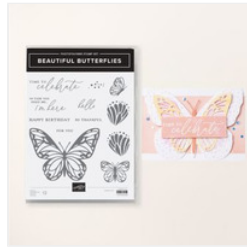

Supply List

Kim Quade
4026177955

kimgskards@gmail.com
www.kimplayswithpaper.com

[Mixed Florals
Photopolymer
Stamp Set -
164639](#)

Price: \$24.00

[Beautiful
Butterflies
Photopolymer
Stamp Set
\(English\) - 164608](#)

Price: \$24.00

[Mixed Media
Florals 12" X 12"
\(30.5 X 30.5 Cm\)
Designer Series
Paper - 164638](#)

Price: \$12.50

[Petal Pink 8-1/2" X
11" Cardstock -
146985](#)

Price: \$14.00

[Basic White 8-1/2"
X 11" Cardstock -
159276](#)

Price: \$13.00

[Tuxedo Black
Memento Ink Pad -
132708](#)

Price: \$8.00

[Petal Pink Classic
Stampin' Pad -
147108](#)

Price: \$11.00

[Spotlight On
Nature Dies -
163580](#)

Price: \$35.00

[Daffodil Delight
Stampin' Blends
Combo Pack -
154883](#)