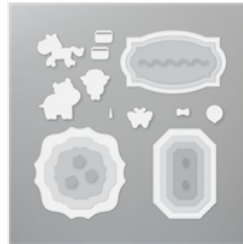

Trimming the Town Gift Card Pocket - Stampin' Anonymous Featured Tutorial

Supply List

Marisa Alvarez
847 922-6795 call/text
marisa@kitchentablestamper.com
marisaalvarez.stampinup.net

[Trimming The Town Suite Collection - 155105](#)

Price: \$74.25

[Coming Home Bundle - 155144](#)

Price: \$46.75

[Hippo & Friends Dies - 153585](#)

Price: \$36.00

[Layering Circles Dies - 151770](#)

Price: \$35.00

[Stitched Shapes Dies - 152323](#)

Price: \$30.00

[Be Mine Stitched Dies - 151814](#)

Price: \$35.00

[Rectangle Stitched Dies - 151820](#)

Price: \$35.00

[Pinewood Planks 3D Embossing Folder - 152320](#)

Price: \$10.00

[Detailed Trio Punch - 146320](#)