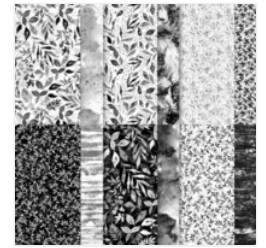

Supply List

Tami White

tami@stampwithtami.com

www.stampwithtami.com

[Botanical Textures Suite Collection \(English\) - 165563](#)

Price: \$100.50

[Textured Notes Bundle \(English\) - 165556](#)

Price: \$48.50

[Textured Notes Cling Stamp Set \(English\) - 165548](#)

Price: \$23.00

[Textured Notes Dies - 165555](#)

Price: \$31.00

[Botanical Textures 12" X 12" \(30.5 X 30.5 Cm\) Designer Series Paper - 165545](#)