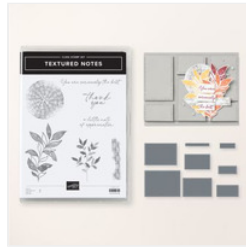

Supply List

Tami White

tami@stampwithtami.com

www.stampwithtami.com

[Botanical Textures Suite Collection \(English\) - 165563](#)

Price: \$100.50

[Textured Notes Bundle \(English\) - 165556](#)

Price: \$48.50

[Textured Notes Cling Stamp Set \(English\) - 165548](#)

Price: \$23.00

[Textured Notes Dies - 165555](#)

Price: \$31.00

[Botanical Textures 12" X 12" \(30.5 X 30.5 Cm\) Designer Series Paper - 165545](#)