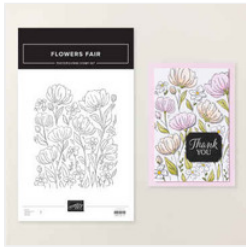

Spotlight Technique Instructions

Supply List

Patti Dolan
patti@pspapercrafts.com
www.pspapercrafts.com

[Flowers Fair
Photopolymer
Stamp Set -
167217](#)

Price: \$23.00

[Lily Of The Valley
Photopolymer
Stamp Set
\(English\) - 167937](#)

Price: \$21.00

[Melon Mambo 8-
1/2" X 11"
Cardstock -
115320](#)

Price: \$14.00

[Basic White 8-1/2"
X 11" Cardstock -
166780](#)

Price: \$14.00

[Stylish Shapes
Dies - 159183](#)

Price: \$30.00

[Basic Black Hybrid
Stampin' Pad -
166648](#)