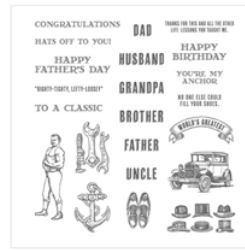

[Wetlands Clear-Mount Stamp Set - 126697](#)

Price: \$17.00

[Wetlands Wood-Mount Stamp Set - 126695](#)

Price: \$22.00

[Guy Greetings Photopolymer Stamp Set - 137178](#)

Price: \$26.00

[Guy Greetings Clear-Mount Stamp Set - 138828](#)