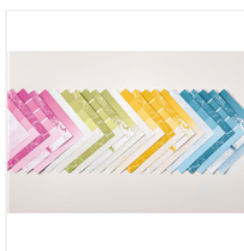

[Color Theory
Designer Series
Paper Stack -
144193](#)

Price: $10.00