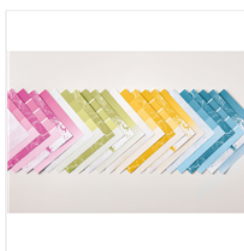

Supply List

Bev Adams
bevadams@verizon.net
bevadams.com

Painted Harvest
Photopolymer
Stamp Set -
144783

Price: \$21.00

Chocolate Chip 8-
1/2" X 11"
Cardstock -
102128

Price: \$8.00

Color Theory
Designer Series
Paper Stack -
144193