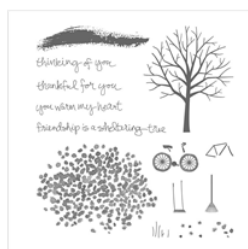

Supply List

Roberta Timmons

740-601-2396

StampwithRoberta@gmail.com

www.stampwithroberta.blogspot.com

[Sheltering Tree
Photopolymer
Stamp Set -
137163](#)

Price: \$25.00

[Snow Place
Photopolymer
Stamp Set -
139738](#)