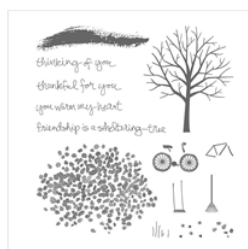

Supply List

Place Order

kthomas309@zoominternet.net

[Sheltering Tree
Photopolymer
Stamp Set -
137163](#)

Price: \$25.00

[Hearth & Home
Thinlits Dies -
139666](#)

Price: \$20.00

[Pool Party 8-1/2" X
11" Cardstock -
122924](#)