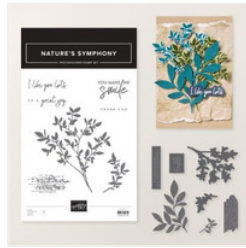

# Supply List

Glenda Calkins  
616-340-2406

[glenda@thestampcamp.com](mailto:glenda@thestampcamp.com)

<https://stamp1.ink/shop>

[Nature Walk 12" X 12" \(30.5 X 30.5 Cm\) Designer Series Paper - 166912](#)

Price: \$12.50

[Nature's Symphony Bundle \(English\) - 166926](#)

Price: \$46.75

[Basic White 8-1/2" X 11" Cardstock - 166780](#)

Price: \$14.00

[Mossy Meadow 8-1/2" X 11" Cardstock - 133676](#)

Price: \$14.00