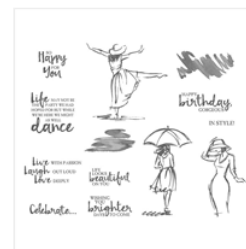

[Beautiful You Clear-Mount Stamp Set - 143637](#)
Price: $28.00