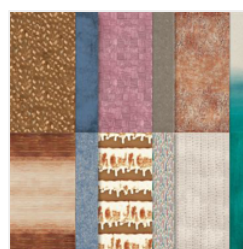

Price: \$11.00

[Copper Clay Classic Stampin' Pad - 161647](#)

Price: \$9.00

[Pretty Peacock 8-1/2" X 11" Cardstock - 150880](#)

Price: \$14.00

[Copper Clay 8-1/2" X 11" Cardstock - 161721](#)

Price: \$11.50

[Pecan Pie 8-1/2" X 11" Cardstock - 161717](#)

Price: \$14.00

[Crumb Cake 8-1/2" X 11" Cardstock - 120953](#)

Price: \$14.00

[Vellum 8-1/2" X 11" Cardstock - 101856](#)

Price: \$10.00

[Earthen Elegance 12" X 12" \(30.5 X 30.5 Cm\) Designer Series Paper - 161503](#)

Price: \$12.50

[2023-2025 In Color™ Dots - 161620](#)

Price: \$8.00

[Natural 1/4" \(6.4 Mm\) Wavy Trim - 161517](#)

Price: \$7.00

[Stampin' Cut & Emboss Machine - 149653](#)

Price: \$140.00

[Exposed Brick 3D Embossing Folder - 161600](#)