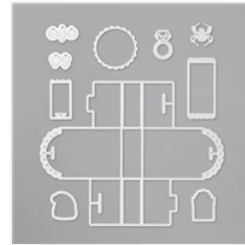

Price: \$6.00

[Black Glitter Paper - 153518](#)

Price: \$6.00

[Magic In This Night Designer Series Paper - 153517](#)

Price: \$11.50

[Ghoulish Goodies Cling Stamp Set - 153362](#)

Price: \$22.00

[Little Treat Box Dies - 153571](#)