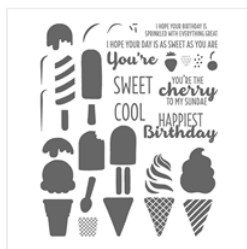

Supply List

Linda Fisher

336-260-2173

angelsofjoy@gmail.com

[Http://www.devotedstamper.com](http://www.devotedstamper.com)

[Cool Treats
Photopolymer
Stamp Set -
142982](#)

Price: \$27.00

[Rich Razzleberry
8-1/2" X 11"
Cardstock -
115316](#)

Price: \$9.25

[Peekaboo Peach
8-1/2" X 11"
Cardstock -
141417](#)

Price: \$8.00

[Chocolate Chip 8-
1/2" X 11"
Cardstock -
102128](#)

Price: \$8.00

[Very Vanilla 8-1/2"
X 11" Cardstock -
101650](#)

Price: \$13.00