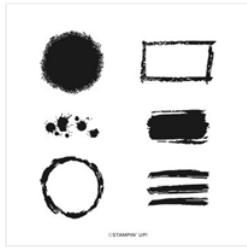

21.9.15 Delicate Dahlias

Supply List

Judith Patterson
judithpatterson.tx@gmail.com
www.judithpatterson.net

Delicate Dahlias
Photopolymer
Stamp Set
(English) - 156601
Price: \$0.00

Textures & Frames
Photopolymer
Stamp Set -
156616
Price: \$0.00

Peaceful Moments
Cling Stamp Set
(En) - 151595
Price: \$21.00

Magenta Madness
8-1/2" X 11"
Cardstock -
153080
Sale: \$3.50
Price: \$8.75

Basic White 8-1/2"
X 11" Cardstock -
159276
Price: \$10.50

Magenta Madness
Classic Stampin'
Pad - 153117
Price: \$7.50