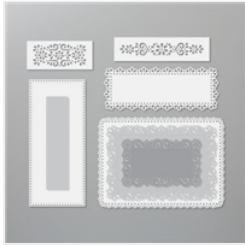

Season's Greetings Snowman card

Supply List

Tami White
tami@stampwithtami.com
www.stampwithtami.com

[Ornate Layers
Dies - 152726](#)

Price: $37.00