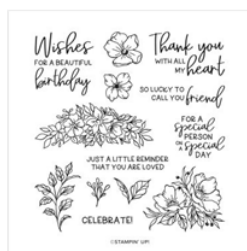

# Supply List

Susan Jackson  
3867170750

[justpeachystamping@gmail.com](mailto:justpeachystamping@gmail.com)  
<https://justpeachystamping.com>

[Dainty Flowers 12" X 12" \(30.5 X 30.5 Cm\) Designer Series Paper - 160834](#)

Price: \$0.00

[Framed Florets Photopolymer Stamp Set \(English\) - 161815](#)

Price: \$23.00

[Stylish Shapes Dies - 159183](#)

Price: \$30.00

[Rich Razzleberry 8-1/2" X 11" Cardstock - 115316](#)

Price: \$9.25