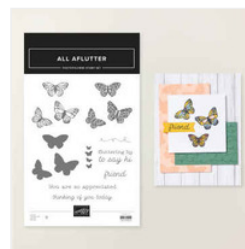

Supply List

Patti Dolan

patti@pspapercrafts.com

www.pspapercrafts.com

[Silly Old Bear 12" X 12" \(30.5 X 30.5 Cm\) Designer Series Paper - 167616](#)

Price: \$13.00

[Secret Sea 8-1/2" X 11" Cardstock - 165624](#)

Price: \$14.00

[Basic White 8-1/2" X 11" Cardstock - 166780](#)

Price: \$14.00

[All Aflutter Photopolymer Stamp Set \(English\) - 167564](#)

Price: \$20.00

[Secret Sea Classic Stampin' Pad - 165285](#)

Price: \$11.00