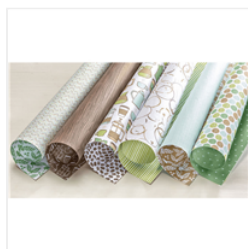

Supply List

Place Order
earlandjenilee@shaw.ca

[Coffee Break Designer Series Paper - 144155](#)

Price: \$14.50

[Coffee Café Photopolymer Bundle - 145331](#)

Price: \$59.25

[Garden Green 8-1/2" X 11" Cardstock - 102584](#)

Price: \$20.00

[Whisper White 8-1/2" X 11" Cardstock - 100730](#)

Price: \$13.25

[Early Espresso 8-1/2" X 11" Cardstock - 119686](#)

Price: \$20.00

[Crumb Cake 8-1/2" X 11" Cardstock - 120953](#)

Price: \$20.00