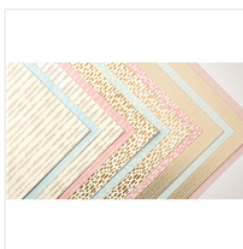

[Bundle Of Love Specialty Designer Series Paper - 144143](#)

Price: $17.00