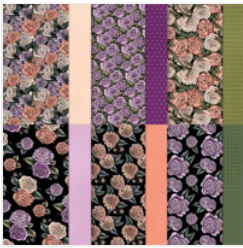

Supply List

Mary Blocher
360-509-7839

lennyandmary1@msn.com
www.maryblocher.stampinup.net

[Favored Flowers
12" X 12" \(30.5 X
30.5 Cm\) Designer
Series Paper -
160833](#)

Price: \$12.00

[Basic White 8-1/2"
X 11" Thick
Cardstock -
159229](#)

Price: \$17.00

[Calypso Coral 8-
1/2" X 11"
Cardstock -
122925](#)

Price: \$14.00

[Country Gingham
6" X 6" \(15.2 X
15.2 Cm\) Designer
Series Paper -
160388](#)

Price: \$12.00

[Double Oval
Punch - 154242](#)