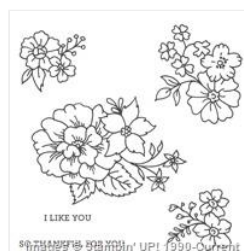

Supply List

Place Order
alice_n_wunderland@hotmail.com

[Well Worded
Clear-Mount
Stamp Set -
134318](#)

Price: \$20.95

[Well Worded
Wood-Mount
Stamp Set -
134315](#)

Price: \$27.95

[I Like You Clear-
Mount Stamp Set -
133958](#)

Price: \$12.00

[I Like You Wood-
Mount Stamp Set -
133955](#)

Price: \$17.00

[Whisper White 8-
1/2" X 11"
Cardstock -
100730](#)

Price: \$13.25

[Rich Razzleberry
8-1/2" X 11"
Cardstock -
115316](#)

Price: \$12.75