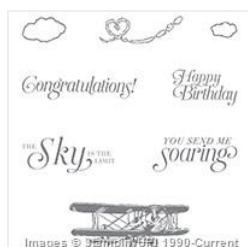

Price: \$0.00

[Honeycomb](#)

[Happiness Clear-
Mount Stamp Set -
141291](#)

Price: \$0.00

[Sky Is The Limit](#)

[Clear-Mount
Stamp Set -
141349](#)

Price: \$0.00

[Hello Clear-Mount](#)