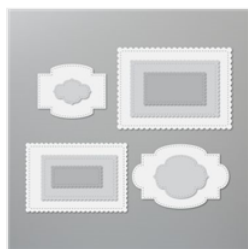

Friends are link seashells

Supply List

Tami White

tami@stampwithtami.com

www.stampwithtami.com

[Stitched So
Sweetly Dies -
151690](#)

Price: $32.00