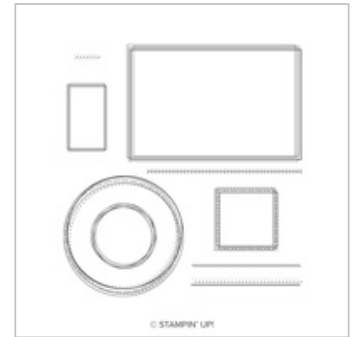

[Swirly Frames Photopolymer Stamp Set](#)

Set

146519

$21.00