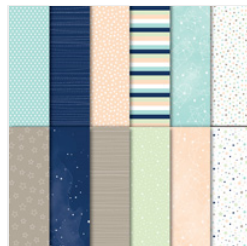

[Twinkle Twinkle Designer Series Paper - 146284](#)

Price: £10.25