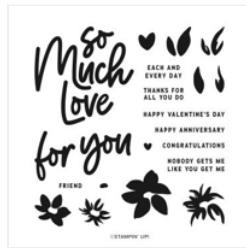

[Love For You Photopolymer Stamp Set \(English\) - 160398](#)

Price: \$20.00

[Night Of Navy Classic Stampin' Pad - 147110](#)

Price: \$11.00

[Countryside Inn 12" X 12" \(30.5 X 30.5 Cm\) Designer Series Paper - 161467](#)