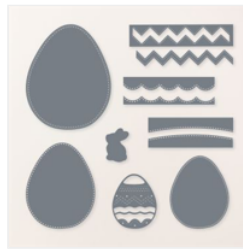

Bunnies & Eggs Easter Card

Supply List

Polly Libby

919-357-3781

libbyscraftstudio@gmail.com

<https://libbyscraftstudio.blogspot.com/>

[Excellent Eggs Bundle \(English\) - 162808](#)

Price: \$43.00

[Excellent Eggs Cling Stamp Set \(English\) - 162801](#)

Price: \$23.00

[Excellent Eggs Dies - 162807](#)

Price: \$25.00

[Pets & More Photopolymer Stamp Set - 163607](#)

Price: \$20.00

[Stylish Shapes Dies - 159183](#)