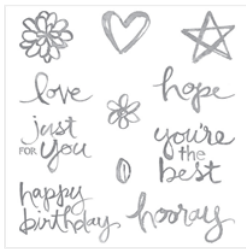

Supply List

Claudia Perry
706-587-4824

astampingteddy@gmail.com
<http://stampingincolumbusga.blogspot.com/>

[Watercolor Words
Photopolymer
Stamp Set -
138702](#)

Price: \$26.00

[Avant Garden
Photopolymer
Stamp Set -
143272](#)