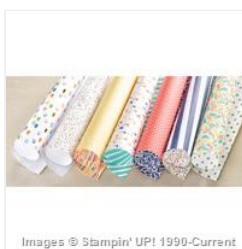

[Birthday Bash Specialty Designer Series Paper](#) - [137783](#)

Price: $21.95