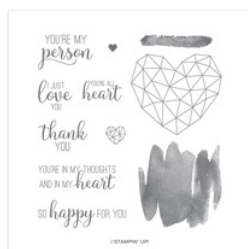

# Supply List

Vicki Burdick  
417 396 5145

[vanilla\\_girl75@yahoo.com](mailto:vanilla_girl75@yahoo.com)

<https://itsastampthing-vicki.blogspot.com/>

[Modern Heart Cling Stamp Set - 149328](#)

Price: \$23.00

[Floral Essence Photopolymer Stamp Set \(En\) - 149450](#)

Price: \$17.00

[Detailed Bands Dies - 149549](#)

Price: \$38.00

[Whisper White 8-1/2" X 11" Thick Cardstock - 140272](#)

Price: \$8.25

[Poppy Parade 8-1/2" X 11" Cardstock - 119793](#)