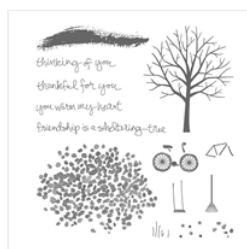

# Supply List

Bronwyn Eastley

[bronaddinkivedesigns@gmail.com](mailto:bronaddinkivedesigns@gmail.com)

<http://addinkivedesigns.blogspot.com>

[Sky Is The Limit  
Clear-Mount  
Stamp Set -  
141349](#)

Price: \$0.00