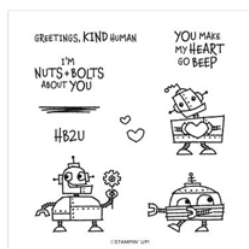

Supply List

Diana Gibbs
602-339-2776

digibbs@stampingwithdi.com
www.stampingwithdi.com

Driving By Cling
Stamp Set
(English) - 158099

Price: \$0.00

Nuts & Bolts Cling
Stamp Set -
157650

Price: \$21.00

Sunshine &
Rainbows 6" X 6"
(15.2 X 15.2 Cm)
Designer Series
Paper - 158126