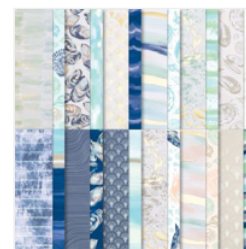

Supply List

Tina Rappe
6082899271

tinarappe@gmail.com
www.stampinstudio.com

[Lighthouse Dies - 158906](#)

Price: \$34.00

[Paradise Palms Cling Stamp Set \(English\) - 157716](#)

Price: \$23.00

[Metal Plate 3D Embossing Folder - 160766](#)

Price: \$10.00

[Stampin' Cut & Emboss Machine - 149653](#)

Price: \$140.00

[By The Bay 6" X 6" \(15.2 X 15.2 Cm\) Specialty Designer Series Paper - 160434](#)

Price: \$15.00

[Night Of Navy 8-1/2" X 11" Cardstock - 100867](#)