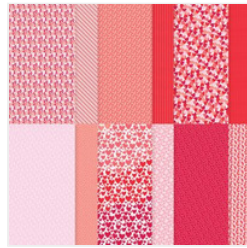

Price: \$20.00

[Made With Love  
12" X 12" \(30.5 X  
30.5 Cm\) Designer  
Series Paper -  
167054](#)

Price: \$12.50

[Real Red 8-1/2" X  
11" Cardstock -  
102482](#)

Price: \$14.00

[Basic White 8-1/2"  
X 11" Cardstock -  
166780](#)