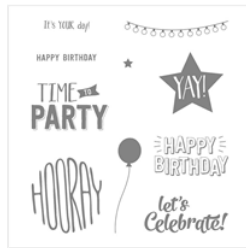

[Confetti
Celebration Wood-
Mount Stamp Set -
141510](#)

Price: $25.00