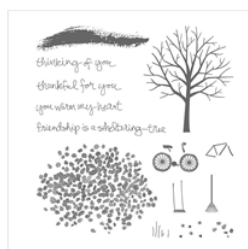

Supply List

Claudia Perry
706-587-4824

astampingteddy@gmail.com
<http://stampingincolumbusga.blogspot.com/>

[Sheltering Tree
Photopolymer
Stamp Set -
137163](#)

Price: \$25.00

[And Many More
Clear-Mount
Stamp Set -
134276](#)