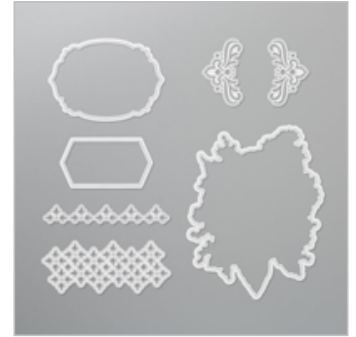

[Roses Dies](#)

152144

$30.00