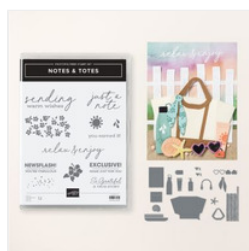

Supply List

Tricia Chuba
pchuba@hotmail.com
<https://butterdishdesigns.com/>

[Notes & Totes Bundle \(English\) - 165241](#)

Price: \$52.00

[Sunrise Sailing Photopolymer Stamp Set \(English\) - 165491](#)

Price: \$20.00

[Everyday Arches Dies - 164629](#)

Price: \$29.00

[Everyday Happiness 12" X 12" \(30.5 X 30.5 Cm\) Designer Series Paper - 166632](#)

Price: \$12.50

[Pecan Pie 12" X 12" \(30.5 X 30.5 Cm\) Two-Tone Cardstock - 166688](#)