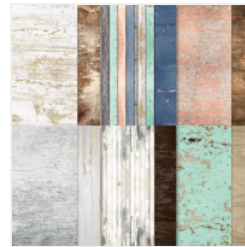

Price: \$14.00

[Pool Party 8-1/2" X 11" Cardstock - 122924](#)

Price: \$14.00

[Basic Beige 8-1/2" X 11" Cardstock - 164511](#)

Price: \$14.00

[Country Woods 12" X 12" \(30.5 X 30.5 Cm\) Designer Series Paper - 163393](#)