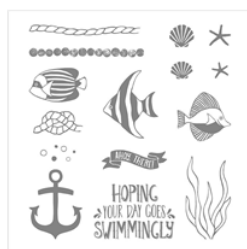

Supply List

Teresa Buchholz
(919)417-7715

teresa@stampfabulous.com
teresa@stampfabulous.com

[Traveler Clear-Mount Stamp Set - 134513](#)

Price: \$20.00

[Seaside Shore Clear-Mount Stamp Set - 141625](#)

Price: \$21.00

[Thoughtful Branches Photopolymer Stamp Set - 143539](#)

Price: \$27.00

[Pool Party 8-1/2" X 11" Cardstock - 122924](#)

Price: \$14.00

[Bermuda Bay 8-1/2" X 11" Cardstock - 131197](#)

Price: \$9.25

[Whisper White 8-1/2" X 11" Cardstock - 100730](#)