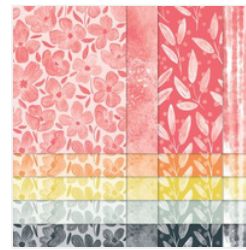

simple birthday 8/27/25

Supply List

Lynda Wilson

3193255544

lynda.sue.wilson2@gmail.com

lyndawilson.stampinup.net

[Simple Birthday
Photopolymer
Stamp Set
\(English\) - 164896](#)

Price: \$18.00

[Strawberry Slush
8-1/2" X 11"
Cardstock -
165625](#)

Price: \$14.00

[Basic White 8-1/2"
X 11" Cardstock -
166780](#)

Price: \$14.00

[2025-2027 In
Color™ 6" X 6"
\(15.2 X 15.2 Cm\)
Designer Series
Paper - 165300](#)