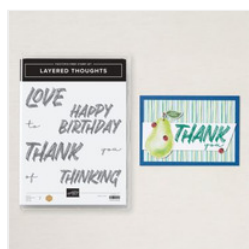

# Supply List

Place Order  
[mo.rootes@polesapart.org](mailto:mo.rootes@polesapart.org)

[Layered Thoughts  
Photopolymer  
Stamp Set  
\(English\) - 165346](#)  
Price: £19.00

[Basic White Note  
Cards & Envelopes  
- 159232](#)  
Price: £13.00

[Unbounded Beauty  
12" X 12" \(30.5 X  
30.5 Cm\) Designer  
Series Paper -  
163372](#)  
Price: £11.75

[Petunia Pop  
Classic Stampin  
Pad - 163811](#)  
Price: £8.50

[Summer Splash  
Classic Stampin  
Pad - 163809](#)  
Price: £8.50