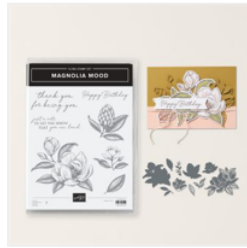

Magnolia Mood Jul 2024

Supply List

Rachel Brumley
(479) 6443318

rachel@stampwithrachel.com
<http://www.stampwithrachel.com>

[Magnolia Mood Cling Stamp Set \(English\) - 163502](#)

Price: \$27.00

[Magnolia Mood Bundle \(English\) - 163507](#)

Price: \$54.75

[Layering Leaves Photopolymer Stamp Set \(English\) - 161277](#)

Price: \$24.00

[Basic White 8-1/2" X 11" Thick Cardstock - 159229](#)

Price: \$17.00

[Basic White 8-1/2" X 11" Cardstock - 159276](#)