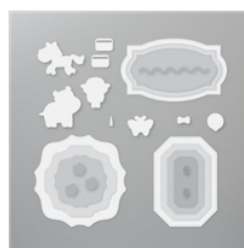

Pool Party  
Stampin' Blends  
Combo Pack -  
154894

Price: \$9.00

Pale Papaya  
Stampin' Blends  
Combo Pack -  
155519

Price: \$9.00

VersaMark Pad -  
102283

Price: \$9.50

Metallics  
Embossing  
Powders - 155555

Price: \$18.00

Tasteful Textile 3D  
Embossing Folder  
- 152718

Price: \$9.00

Hippo & Friends  
Dies - 153585

Price: \$36.00

Layering Circles  
Dies - 151770

Price: \$35.00