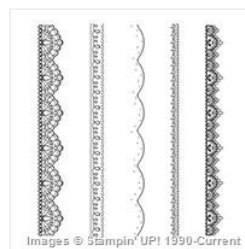

[So Saffron Classic
Stampin' Pad -
126957](#)
Price: £6.00

[Sahara Sand
Classic Stampin'
Pad - 126976](#)
Price: £6.00

[Peekaboo Peach
Classic Stampin'
Pad - 141398](#)
Price: £6.00

[Pool Party Classic
Stampin' Pad -
126982](#)
Price: £6.00

[Soft Suede Classic
Stampin' Pad -
126978](#)
Price: £6.00

[Whisper White A4
Cardstock -
106549](#)
Price: £9.00

[Soft Sky A4
Cardstock -
131292](#)
Price: £7.25

[Whisper White 5/8
\(1.6 Cm\) Organza
Ribbon - 114319](#)
Price: £5.50

[Stampin'
Dimensionals -
104430](#)
Price: £4.75

[Delicate Details
Photopolymer
Stamp Set -
143314](#)
Price: £0.00