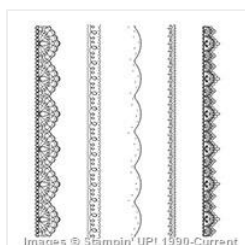

Delicate Details
Photopolymer
Stamp Set -
143314

Price: £0.00