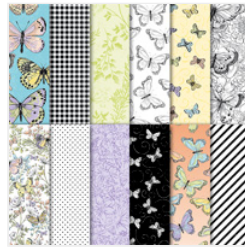

Supply List

Renee Kohnke
onedk@milwpc.com
www.reneekohnke.stampinup.net

[Tea Time Dies - 149697](#)

Price: \$21.00

[Tea Together Cling Stamp Set - 148779](#)

Price: \$22.00

[Botanical Butterfly Designer Series Paper - 149622](#)

Price: \$0.00

[Lace Dynamic Textured Impressions Embossing Folder - 148530](#)

Price: \$10.00

[Cherry Cobbler Stampin' Blends Combo Pack - 144598](#)

Price: \$9.00

[Old Olive Stampin' Blends Markers Combo Pack - 144597](#)