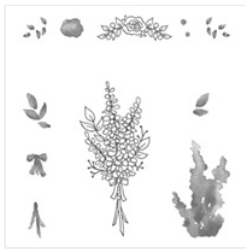

Supply List

Christy Fulk

christyfulk@createwithchristy.com

<https://www.createwithchristy.com/>

[Lots Of Lavender
Photopolymer
Stamp Set -
147194](#)

Price: \$0.00

[Rose Wonder
Photopolymer
Stamp Set -
140697](#)

Price: \$27.00

[Basic Gray
Archival Stampin'
Pad - 140932](#)

Price: \$7.00

[Old Olive Classic
Stampin' Pad -
126953](#)

Price: \$6.50

[Sweet Sugarplum
Classic Stampin'
Pad - 141395](#)

Price: \$6.50

[Whisper White 8-
1/2" X 11" Thick
Cardstock -
140272](#)