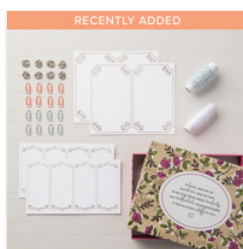

Supply List

Mary Bush

stampwithmarybush@yahoo.com
www.stampinthesand.stampinup.net

[Dear Doily Cling Stamp Set - 148690](#)

Price: \$24.00

[Painted Seasons Designer Series Paper - 149574](#)

Price: \$0.00

[Share What You Love Embellishment Kit - 152832](#)

Price: \$0.00

[Share What You Love Embellishment Kit - 146928](#)

Price: \$11.00

[Whisper White 8-1/2" X 11" Cardstock - 100730](#)

Price: \$9.75

[Petal Pink 8-1/2" X 11" Cardstock - 146985](#)

Price: \$14.00